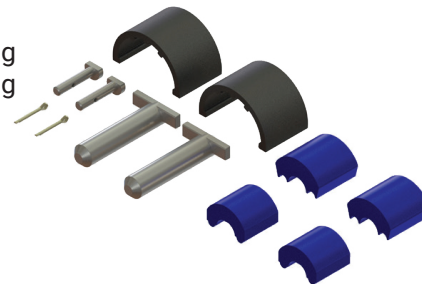

FW99-32LLB

Foot Pin Repair Kit

Contains:

- (1) FW99-32109 Bushing
- (1) FW99-32172 Bushing
- (2) Bracket Liners
- (2) T-Bolts
- (2) Key Lock Bolts
- (2) Key Locks

Cross References

Fontaine: KITPINLLB

PL1002

5th Wheel Bushing (set of 2)

ID: 1 1/4"

OD: 3 15/16"

Length: 2 1/4"