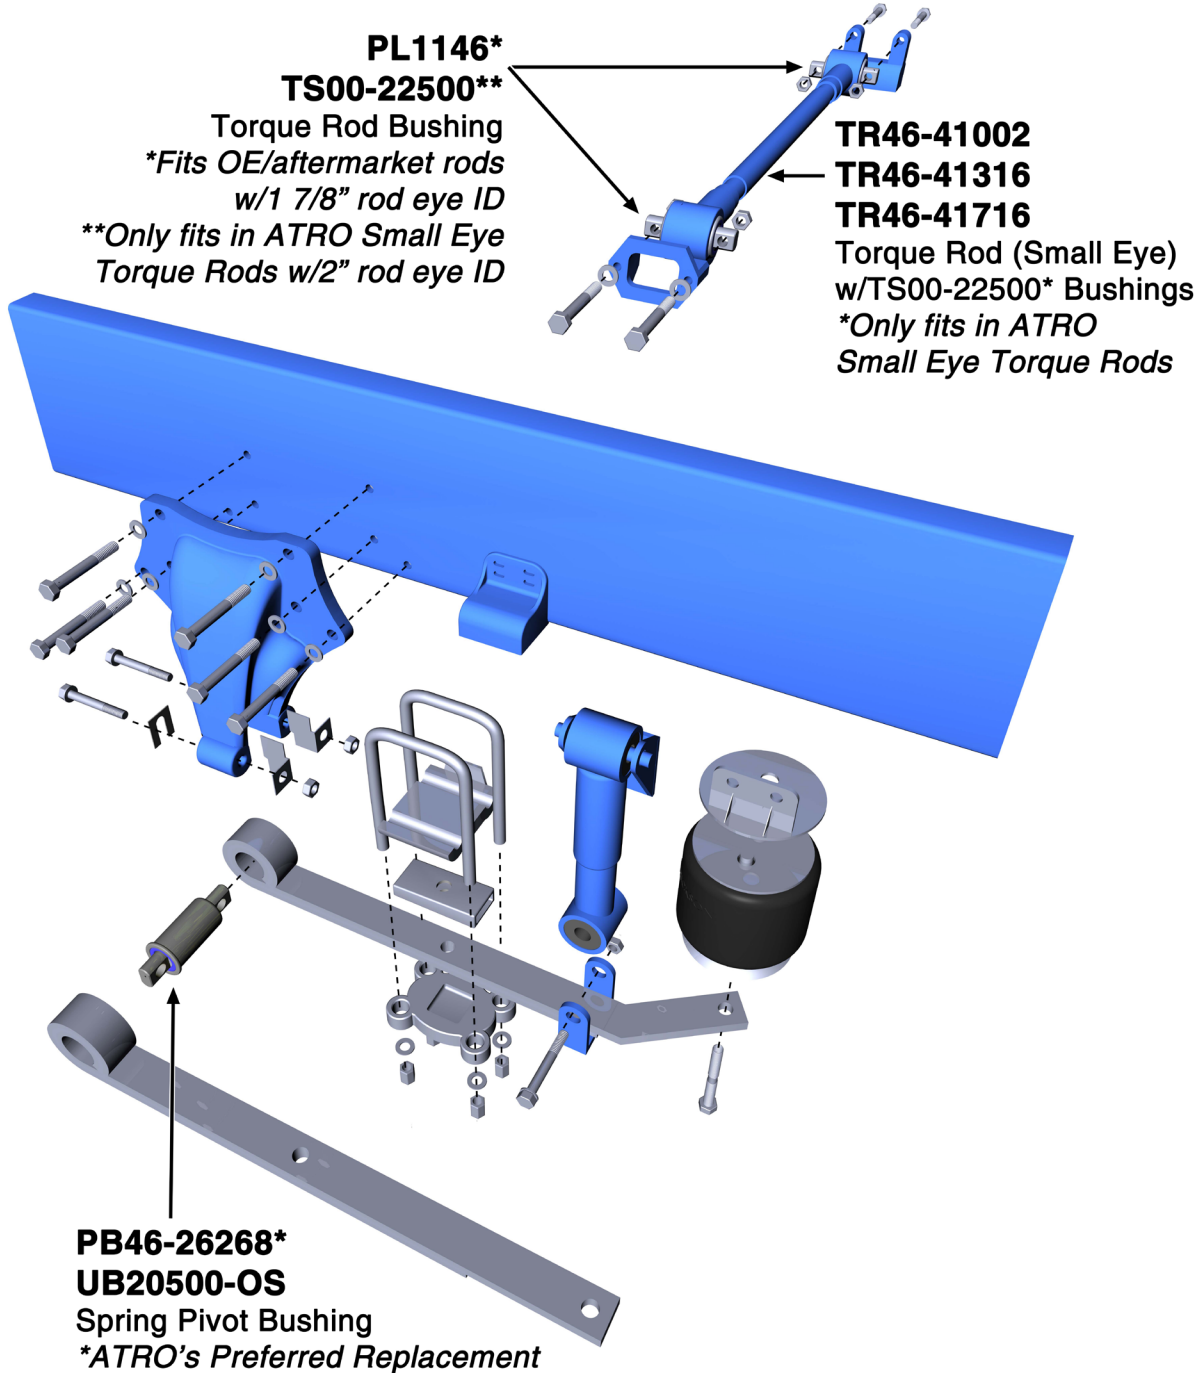

SUSPENSION SCHEMATICS

FREIGHTLINER FASII/AIRLINER

ATRO PARTS

ENGINEERED | DURABLE | RELIABLE
MANUFACTURED IN ST. CLAIR, MISSOURI | U.S.A.

CELEBRATING 30 YEARS
ATRO
POLYURETHANE • SOLUTIONS

POLYURETHANE PARTS | SOLUTIONS FOR HEAVY TRUCKS