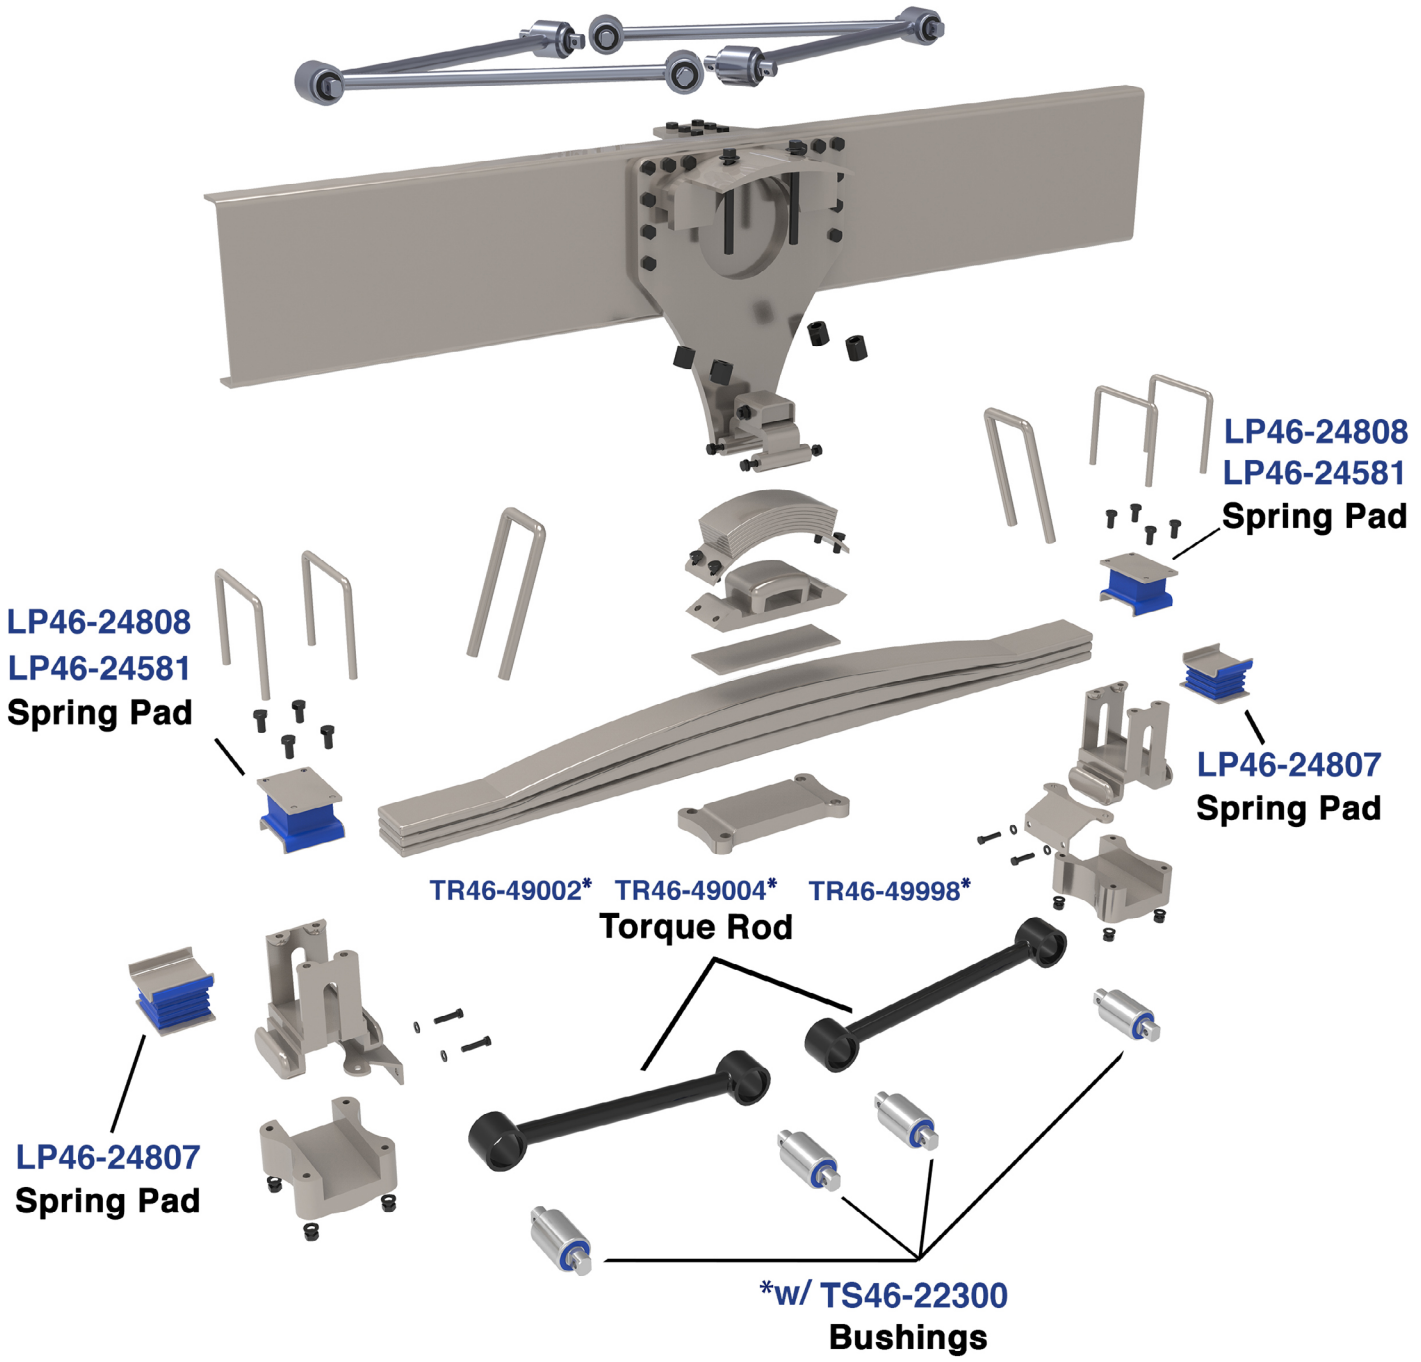

# SUSPENSION SCHEMATICS

FREIGHTLINER TUFTRAC™

**ATRO PARTS**  
ENGINEERED | DURABLE | RELIABLE  
MANUFACTURED IN ST. CLAIR, MISSOURI | U.S.A.

POLYURETHANE PARTS | SOLUTIONS FOR HEAVY TRUCKS

ATROBUSHING.COM  
©2017 ATRO ENGINEERED SYSTEMS, INC.