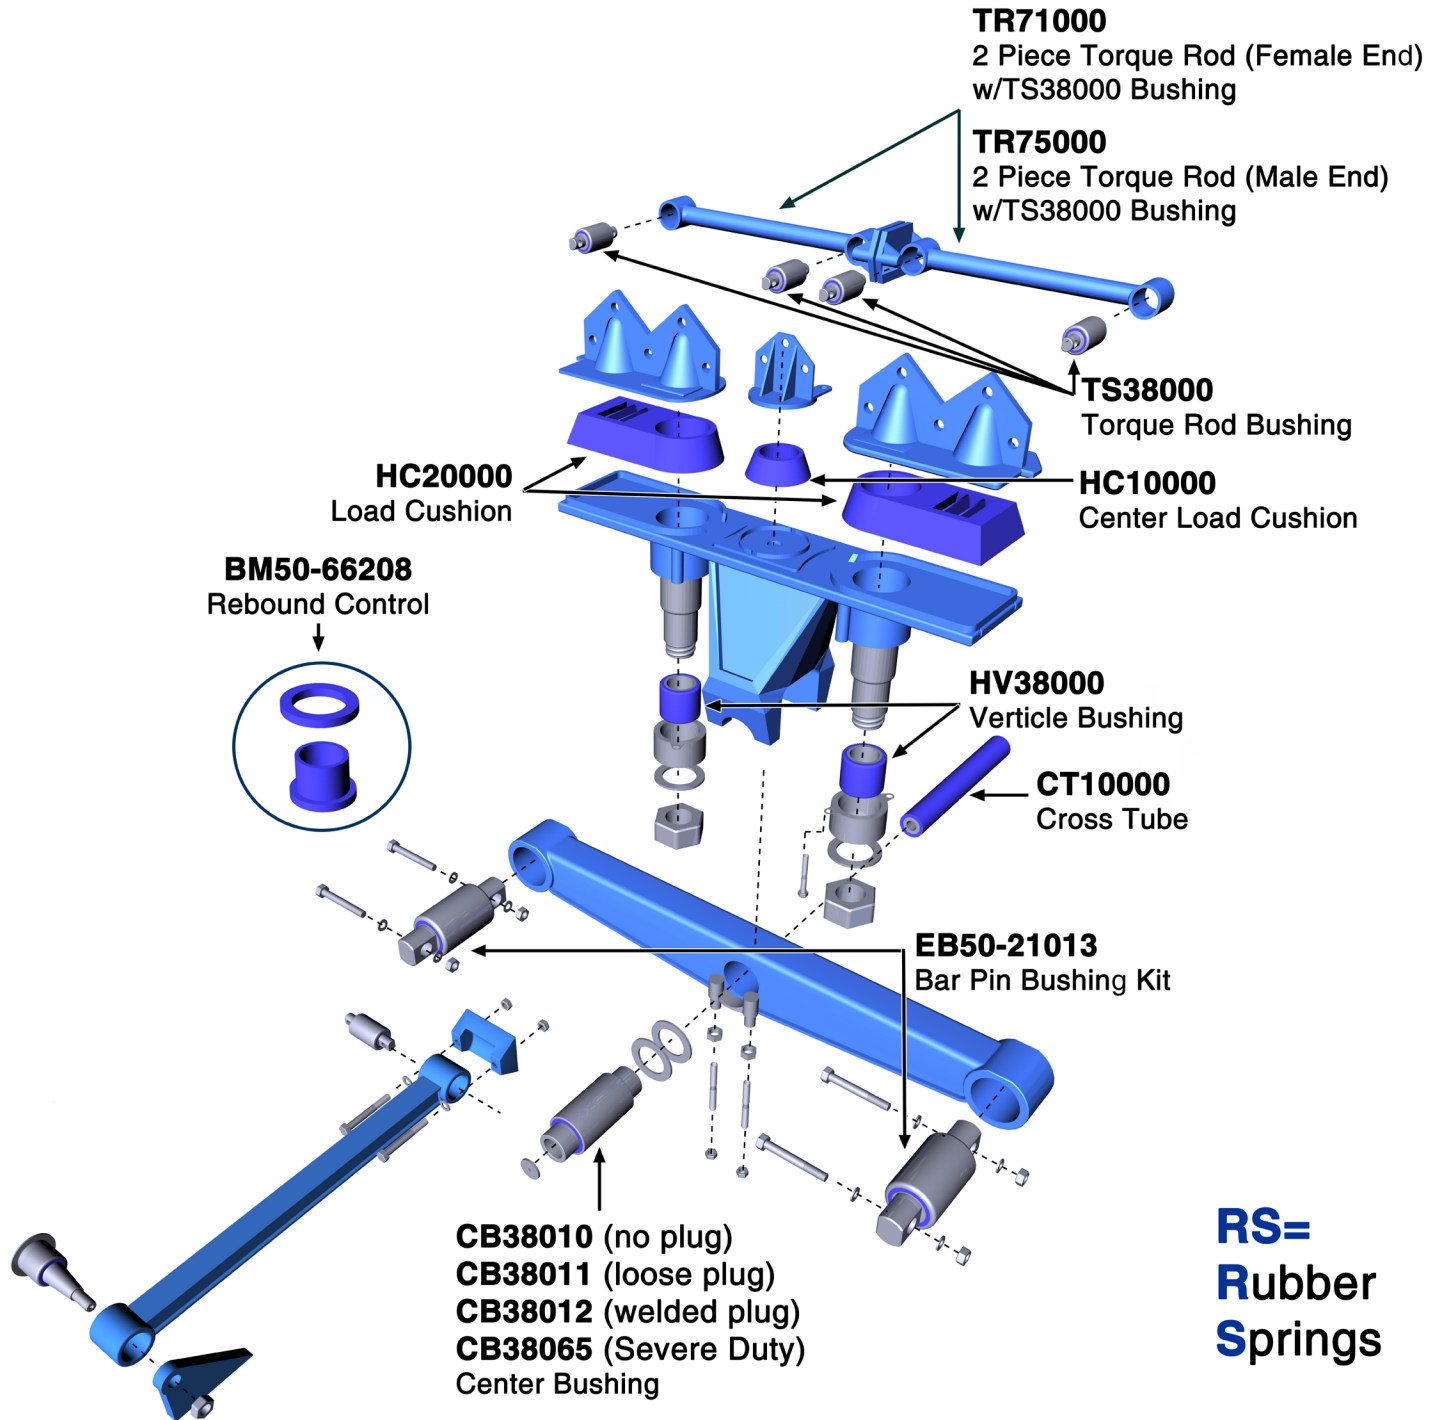

JULY 20, 2021

SUSPENSION SCHEMATIC

HENDRICKSON RS®

COMPLETE TORQUE RODS ARE AVAILABLE - Go to: <https://atrobushing.com/atro-torque-rod-finder>

ATRO
ENGINEERED SYSTEMS

**WITH ATRO BEHIND YOU,
DRIVE FORWARD.**

DRIVELINE » STEERING » SUSPENSION » TORQUE ROD » TRAILER » UNDERHOOD

6 Bolte Lane
St. Clair, Missouri 63077 | U.S.A.
(800) 325.6114 | Fax (866) 920.2005
www.atrobushing.com