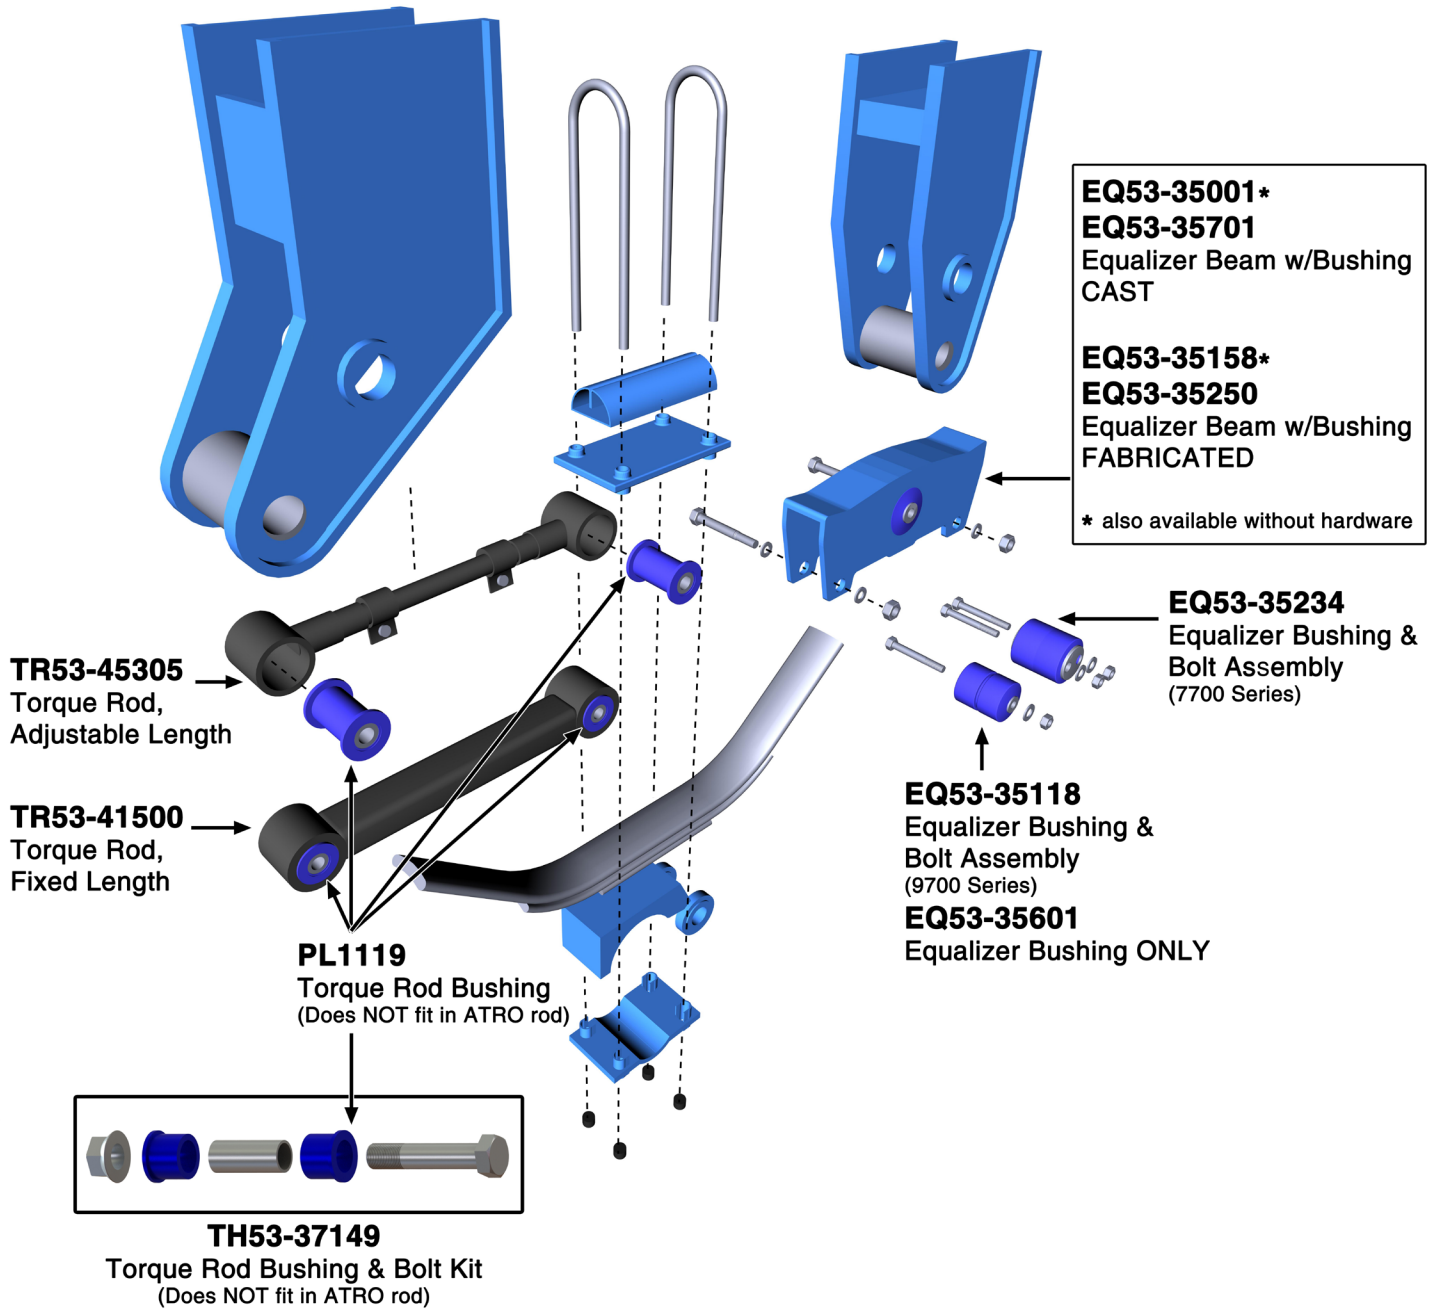

SUSPENSION SCHEMATICS

HUTCHENS

ATRO PARTS
 ENGINEERED | DURABLE | RELIABLE
 MANUFACTURED IN ST. CLAIR, MISSOURI | U.S.A.

CELEBRATING 30 YEARS
ATRO
 POLYURETHANE • SOLUTIONS

POLYURETHANE PARTS | SOLUTIONS FOR HEAVY TRUCKS
 ATROBUSHING.COM
 ©2017 ATRO ENGINEERED SYSTEMS, INC.