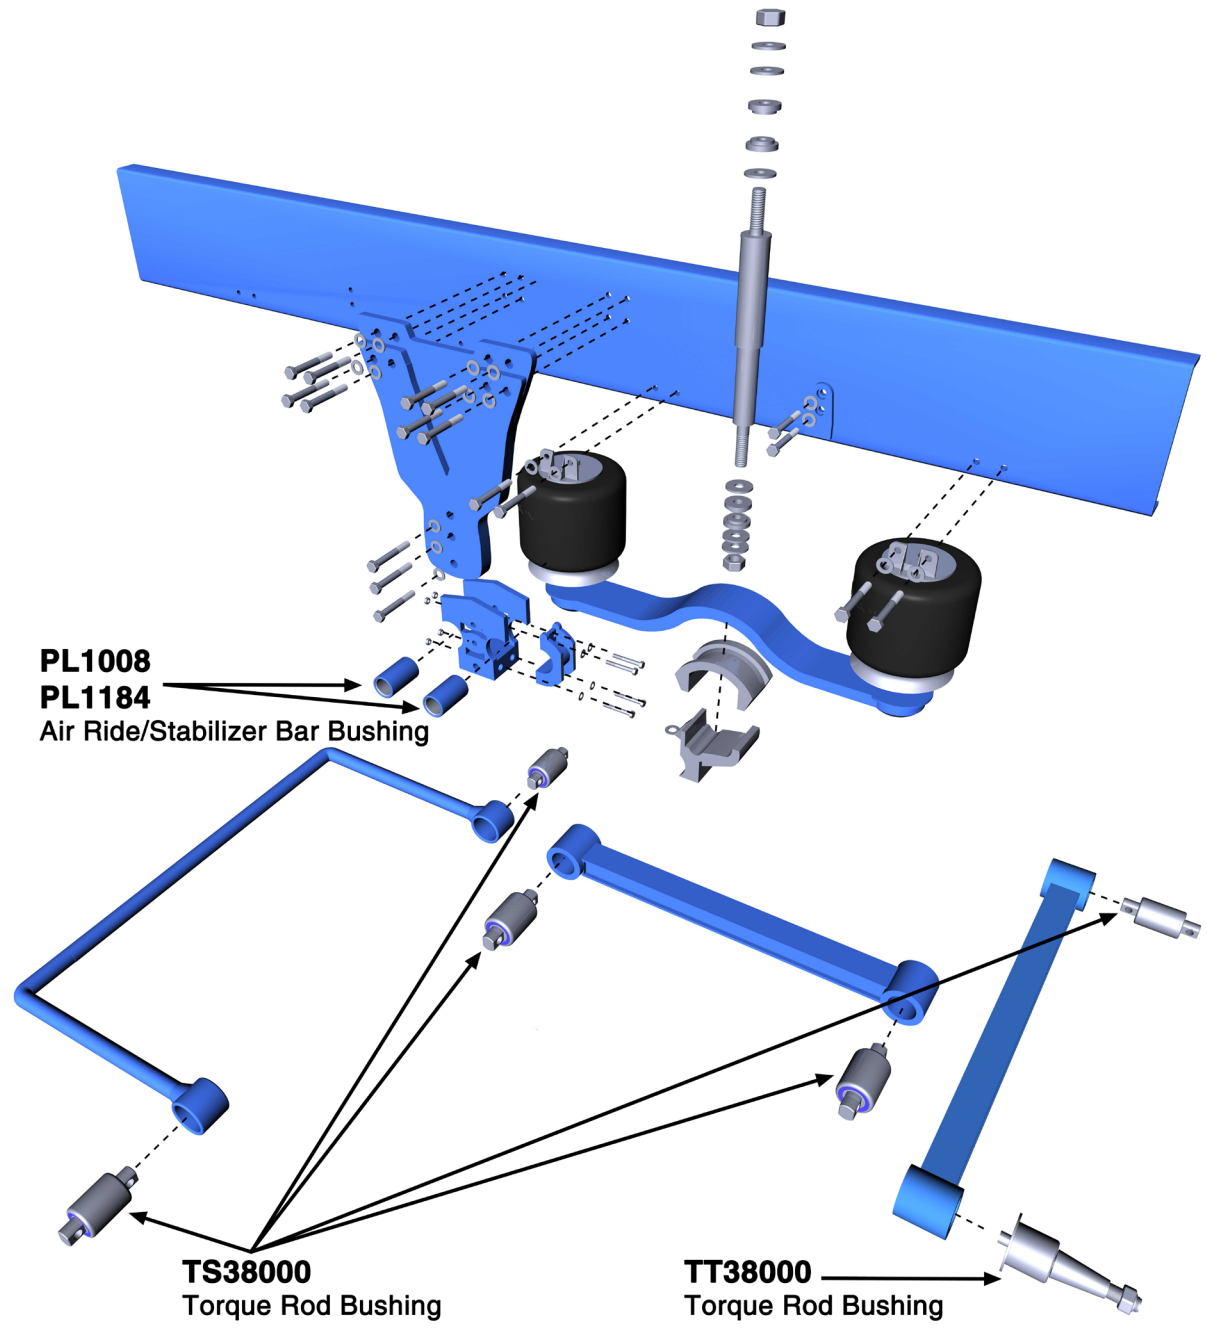

SUSPENSION SCHEMATICS

KENWORTH AIRGLIDE 100

ATRO PARTS
ENGINEERED | DURABLE | RELIABLE
MANUFACTURED IN ST. CLAIR, MISSOURI | U.S.A.

ATRO CELEBRATING 30 YEARS
POLYURETHANE • SOLUTIONS

POLYURETHANE PARTS | SOLUTIONS FOR HEAVY TRUCKS
ATROBUSHING.COM
©2017 ATRO ENGINEERED SYSTEMS, INC.