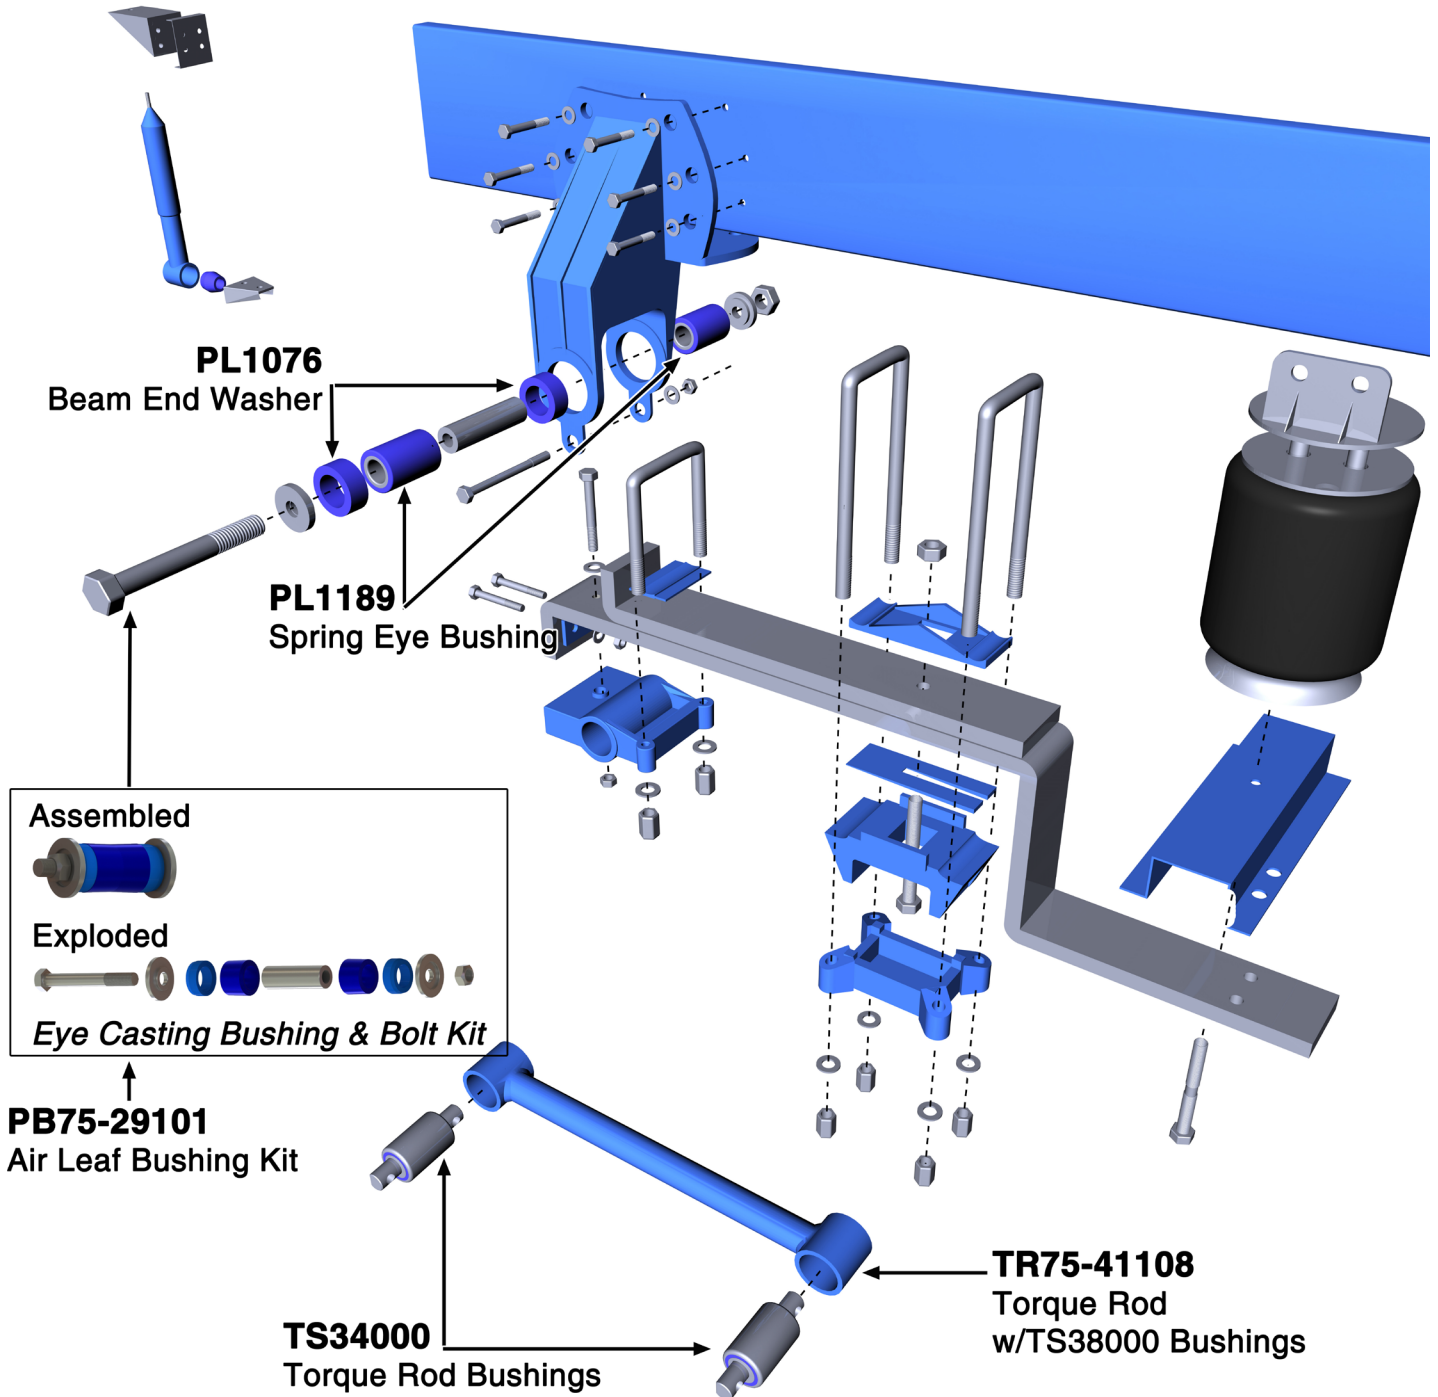

SUSPENSION SCHEMATICS

ATRO PARTS

ENGINEERED | DURABLE | RELIABLE
MANUFACTURED IN ST. CLAIR, MISSOURI | U.S.A.

PETERBILT LOW MOUNT AIR LEAF

CELEBRATING 30 YEARS
ATRO
POLYURETHANE • SOLUTIONS

POLYURETHANE PARTS | SOLUTIONS FOR HEAVY TRUCKS